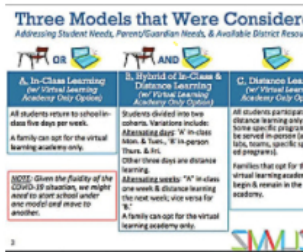

Tecovas

Denise Austin Is Now 63 Years Old, This Is Her Now

Drivopedia

A Man Poured Molten Aluminum Into An Abandoned Ants Nest A...

Scientific Mirror

Malibu Urgent Care Doctor Prescribes Seeking Medical Care, Especially During a Pandemic